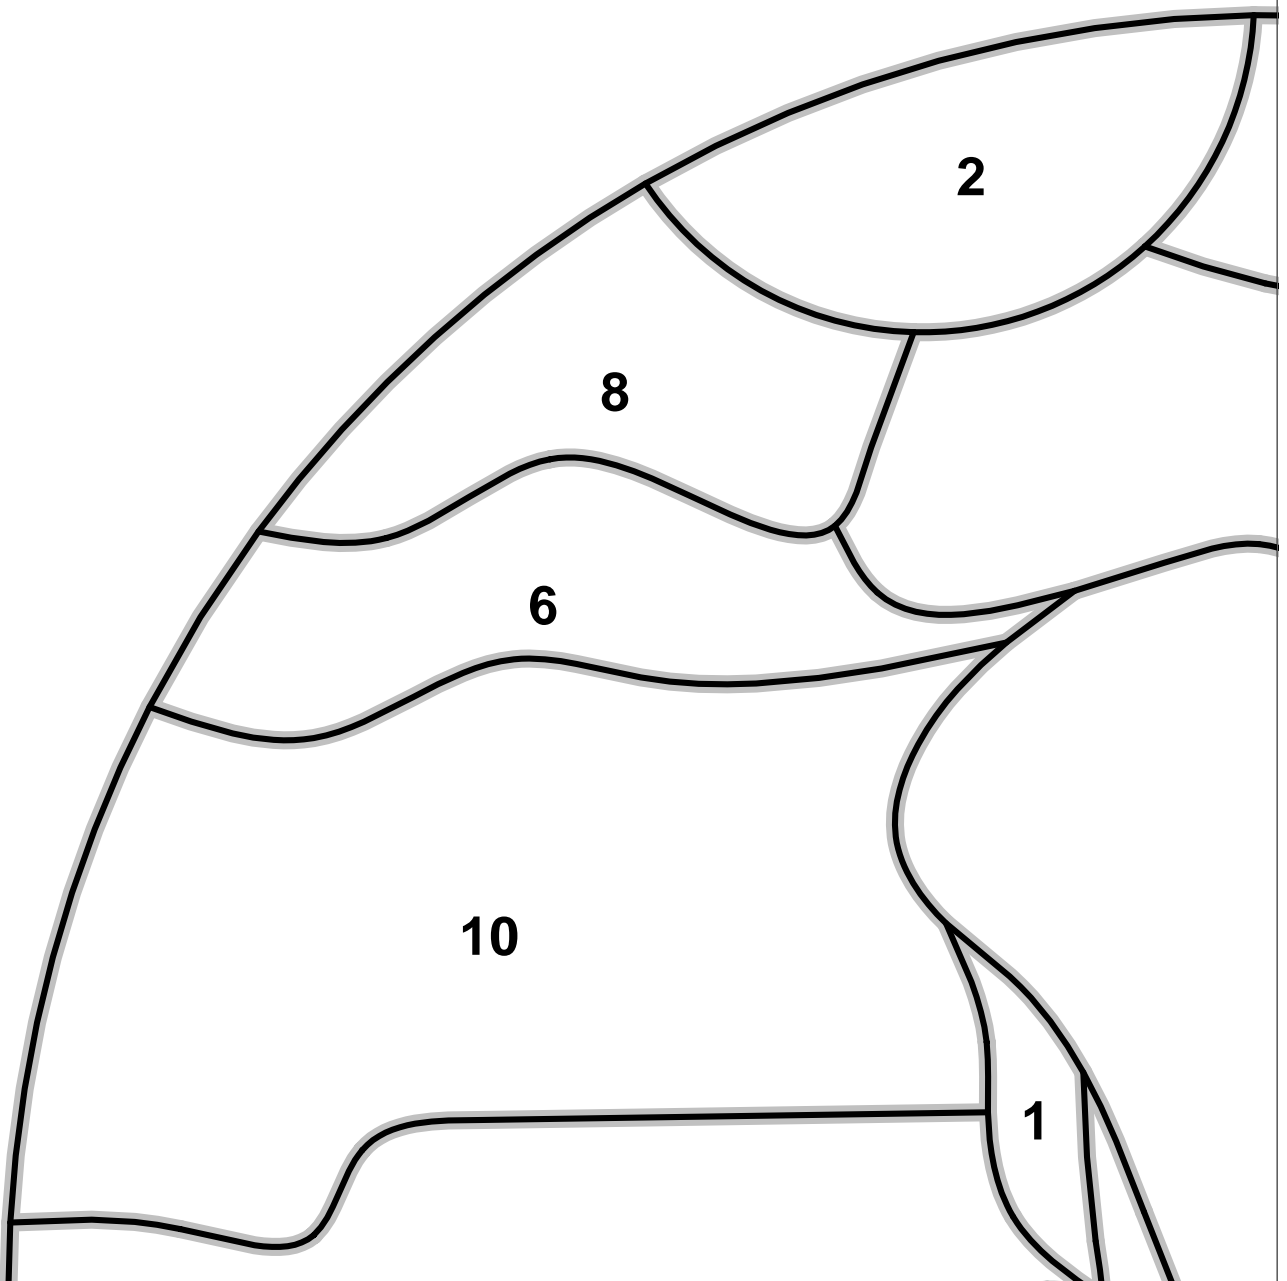

"kaguya" © yumeglass

Width: 336mm Height: 336mm

Glass usage (scrap factor = 0%):

Bullseye 2164-30 8 pieces 378 centimeters²

Uroboros 00-331 1 piece 21 centimeters²

Bullseye 2302 13 pieces 213 centimeters²

Uroboros 70-00 2 pieces 95 centimeters²

Bullseye 2109 2 pieces 170 centimeters²

Spectrum 29161SF 1 piece 4 centimeters²

883 centimeters²

3

15

13

17

23

21

24

25

2