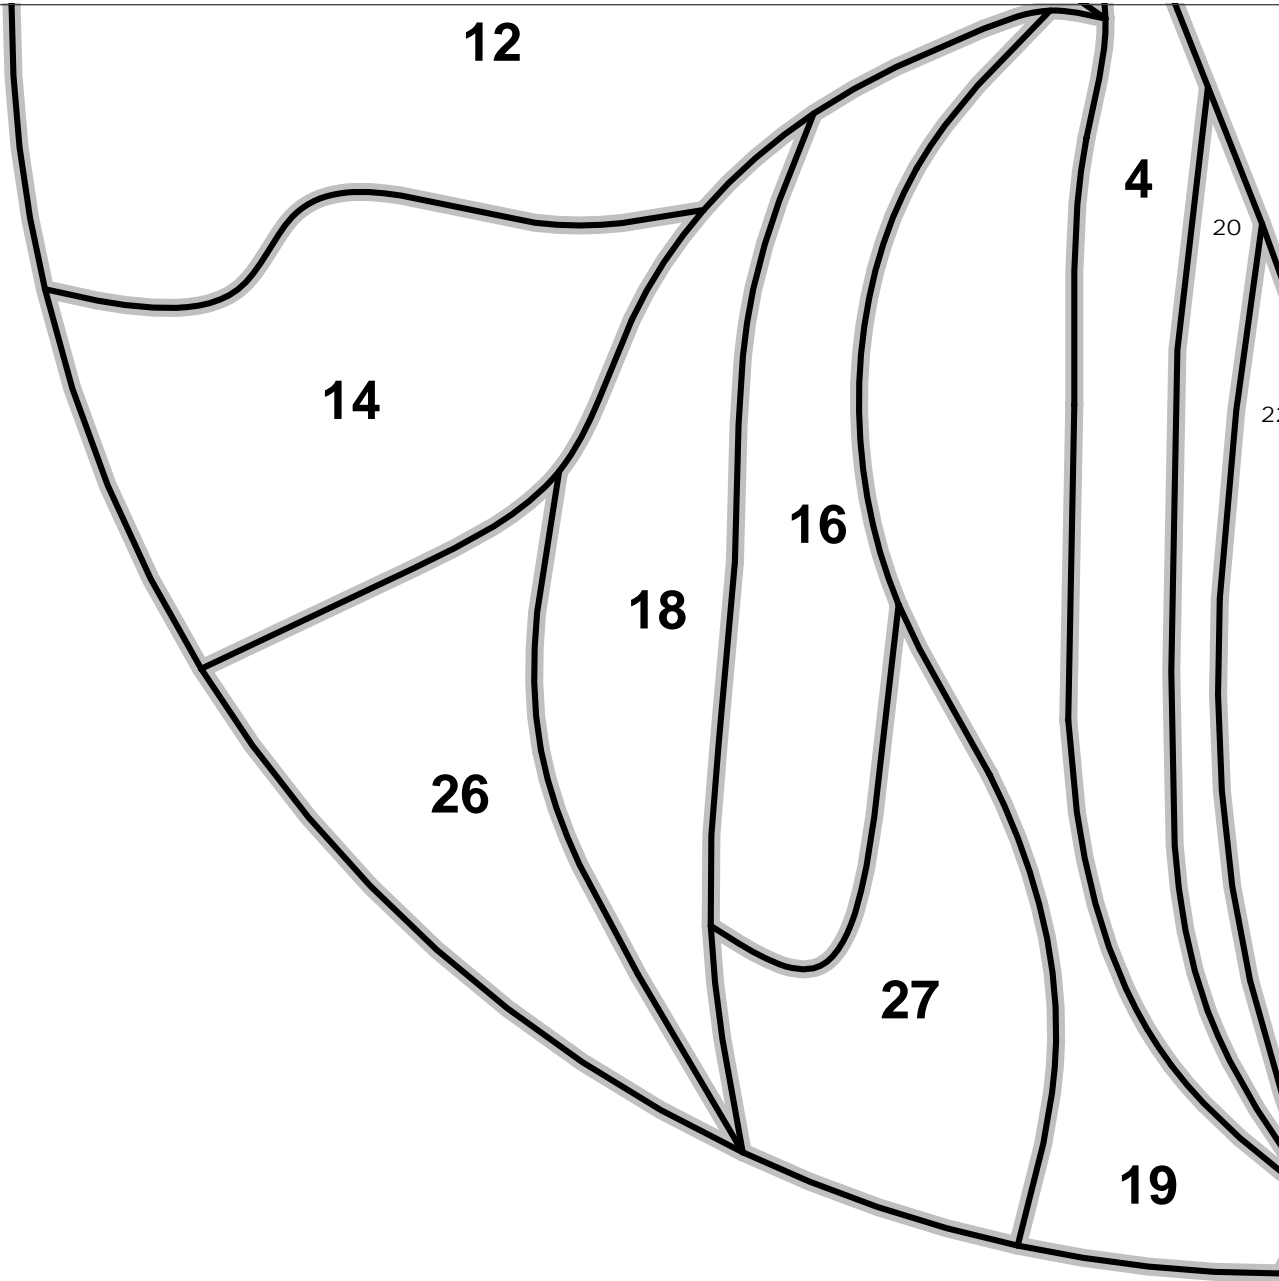

"kaguya" © yumeglass

Width: 336mm Height: 336mm

Glass usage (scrap factor = 0%):

Bullseye 2164-30 8 pieces 378 centimeters²

Uroboros 00-331 1 piece 21 centimeters²

Bullseye 2302 13 pieces 213 centimeters²

Uroboros 70-00 2 pieces 95 centimeters²

Bullseye 2109 2 pieces 170 centimeters²

Spectrum 29161SF 1 piece 4 centimeters²

883 centimeters²

3

15

13

17

23

21

24

25

2