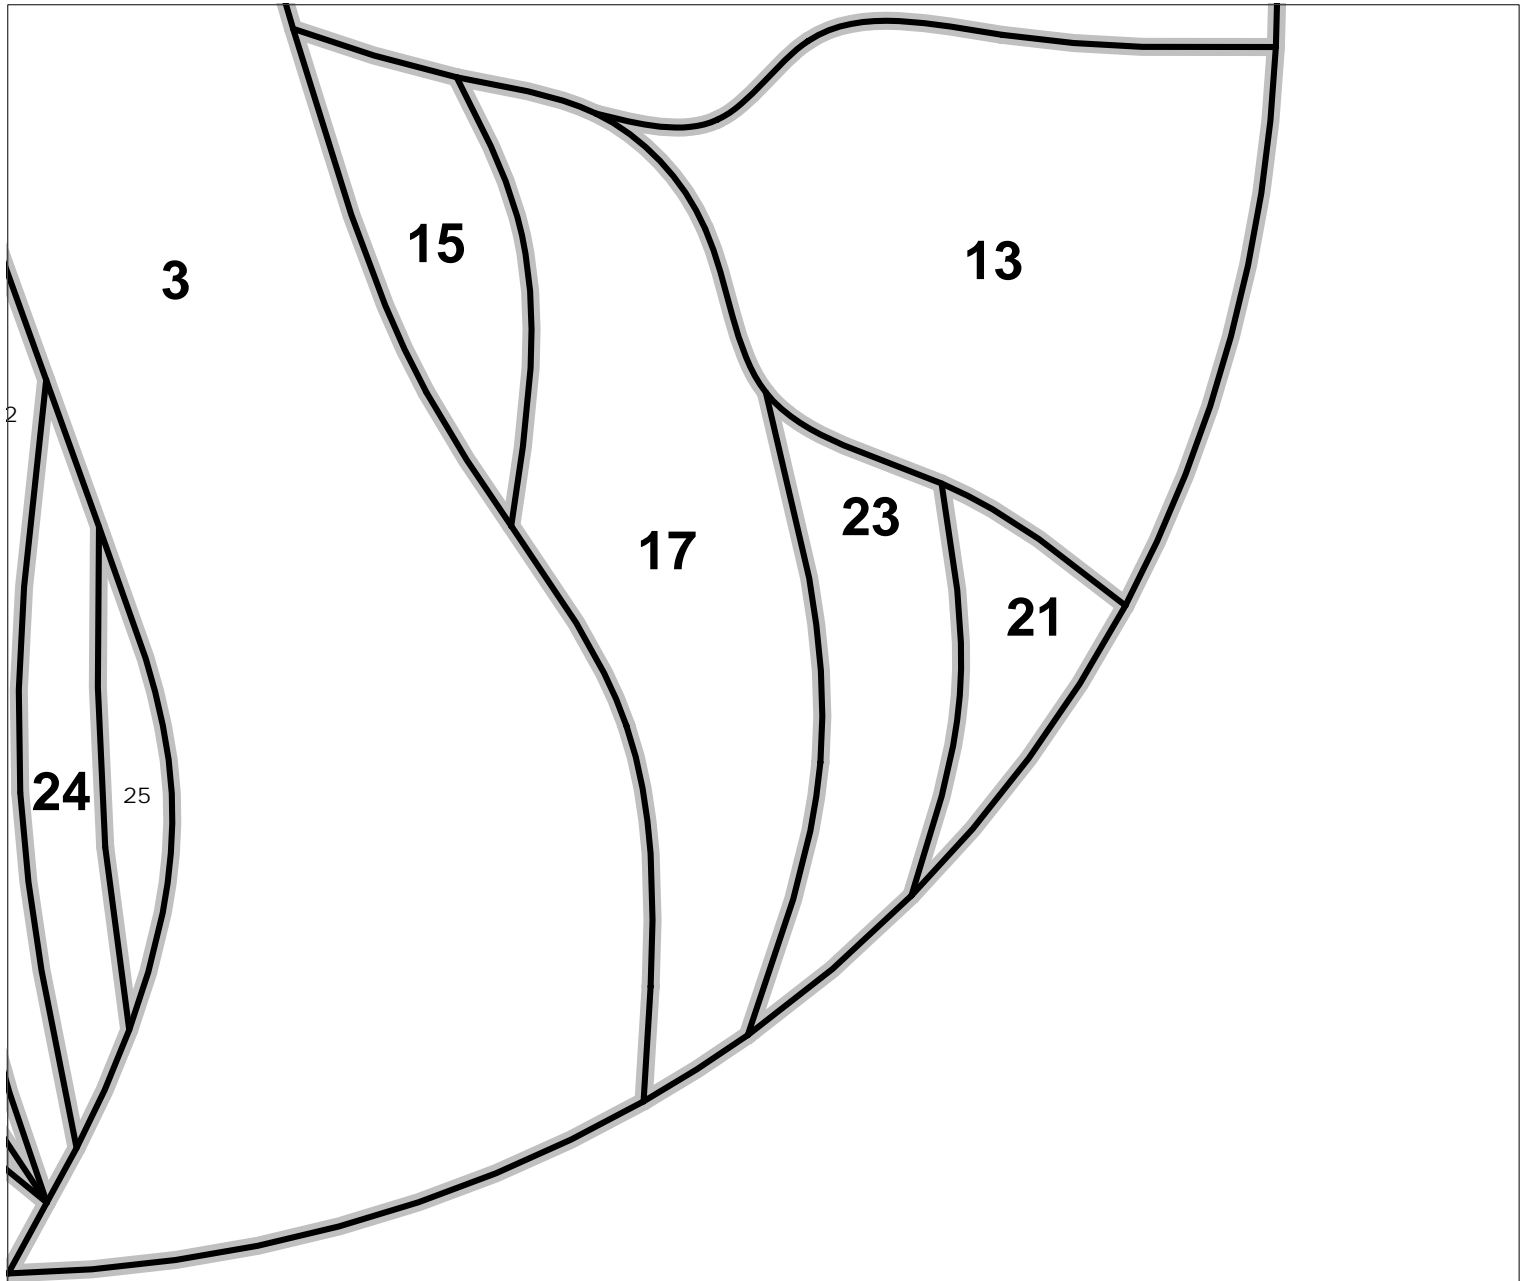

"kaguya" © yumeglass

Width: 336mm Height: 336mm

Glass usage (scrap factor = 0%):

Bullseye 2164-30 8 pieces 378 centimeters²

Uroboros 00-331 1 piece 21 centimeters²

Bullseye 2302 13 pieces 213 centimeters²

Uroboros 70-00 2 pieces 95 centimeters²

Bullseye 2109 2 pieces 170 centimeters²

Spectrum 29161SF 1 piece 4 centimeters²

883 centimeters²

3

15

13

17

23

21

24

25

2